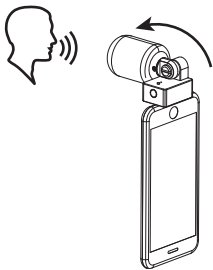

### Microphone

- ① Mic Capsule
- ② Work Indicator Light
- ③ Muting Button
- ④ 3.5mm TRS/TRRS Monitoring Jack
- ⑤ Lightning Connector

## Installation and Use

1. Install the windscreen to microphone

2. Install the microphone onto the phone

### 3. Rotate the microphone for different usage scenarios and angles

Self-recording Mode

Recording Mode

Interview Mode

4. Insert the earphone into the 3.5mm TRS/TRRS monitoring jack, then you can real-time monitor