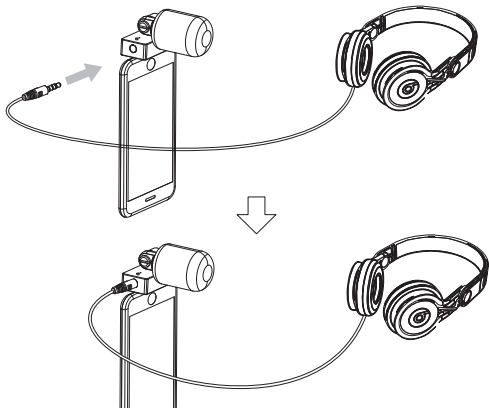

## Installation and Use

1. Install the windscreen to microphone

2. Install the microphone onto the phone

### 3. Rotate the microphone for different usage scenarios and angles

Self-recording Mode

Recording Mode

Interview Mode

4. Insert the earphone into the 3.5mm TRS/TRRS monitoring jack, then you can real-time monitor