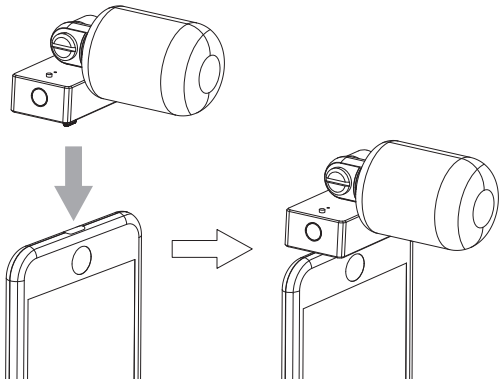

2. Install the microphone onto the phone