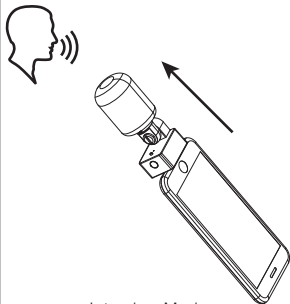

## Installation and Use

1. Install the windscreen to microphone

2. Install the microphone onto the phone

### 3. Rotate the microphone for different usage scenarios and angles

Self-recording Mode

Recording Mode

Interview Mode

4. Insert the earphone into the 3.5mm TRS/TRRS monitoring jack, then you can real-time monitor