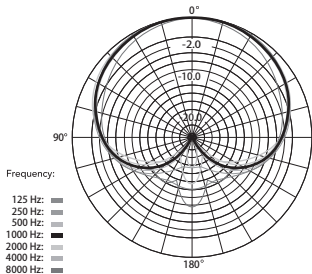

Specification

Polar Pattern