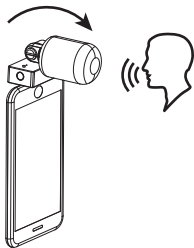

### Microphone

- ① Mic Capsule
- ② Work Indicator Light
- ③ Muting Button
- ④ 3.5mm TRS/TRRS Monitoring Jack
- ⑤ Lightning Connector

## Installation and Use

1. Install the windscreen to microphone

2. Install the microphone onto the phone

### 3. Rotate the microphone for different usage scenarios and angles

Self-recording Mode

Recording Mode

Interview Mode

4. Insert the earphone into the 3.5mm TRS/TRRS monitoring jack, then you can real-time monitor