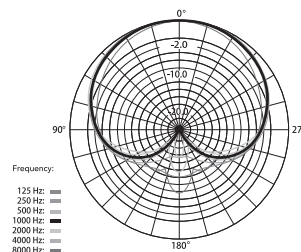

2.2 Put the earphone into the Monitor connector, then you can playback directly for audio monitor;

▲ The Mic doesn't support the 'real-time' audio monitor, you can only playback for monitor.

5

Specification

1、 Frequency Response

2、 Polar Pattern

6

Specification

3、 Technology Parameters

Polar Pattern	Cardioid
Frequency Range	60Hz~20kHz
Signal to Noise Ratio	> 70dB
Maximum SPL	> 100dB
Sensitivity	-35dB±2dB
Operating Voltage	1~5VDC
Output Connection	3.5 mm TRRS Plug
Dimensions	Φ21mm x 85mm
Weight	36g
Working Temperature	0~50°C