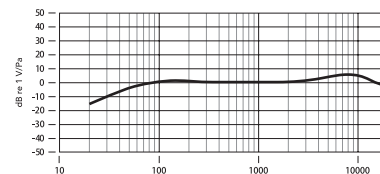

1、 Frequency Response

2、 Polar Pattern

6

Specification

3、 Technology Parameters

Polar Pattern	Cardioid
Frequency Range	60Hz~20kHz
Signal to Noise Ratio	> 70dB
Maximum SPL	> 100dB
Sensitivity	-35dB±2dB
Operating Voltage	1~5VDC
Output Connection	3.5 mm TRRS Plug
Dimensions	Φ21mm x 85mm
Weight	36g
Working Temperature	0~50°C