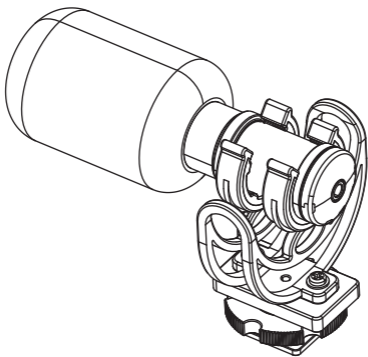

VM10

迷你心型指向电容枪式麦克风

使用说明书