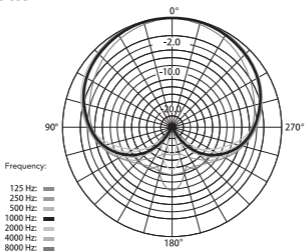

Please pay attention to that the TRS plug is for microphone and the TRRS plug is for smartphone

1. Frequency Response

2. Polar Pattern

3. Technology Parameters

Polar Pattern	Cardioid
Frequency Response	60Hz~20kHz
S/N	75dB
Equivalent Noise	19dBA
Maximum SPL	130dB
Dynamic Range	111dB
Sensitivity	-33dB±2dB
Working voltage	1V~5V DC
Output Interface	3.5mm TRS
Dimension	Φ 21mm x 85mm
Net Weight	35g
Operating Temperature	0~50℃
Storage Temperature	-20℃ ~ 60℃