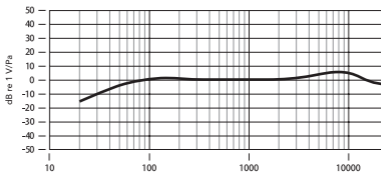

Please pay attention to that the TRS plug is for microphone and the TRRS plug is for smartphone

1. Frequency Response

2. Polar Pattern

3. Technology Parameters

Polar Pattern	Cardioid
Frequency Response	60Hz~20kHz
S/N	75dB
Equivalent Noise	19dBA
Maximum SPL	130dB
Dynamic Range	111dB
Sensitivity	-33dB±2dB
Working voltage	1V~5V DC
Output Interface	3.5mm TRS
Dimension	Φ 21mm x 85mm
Net Weight	35g
Operating Temperature	0~50℃
Storage Temperature	-20℃ ~ 60℃