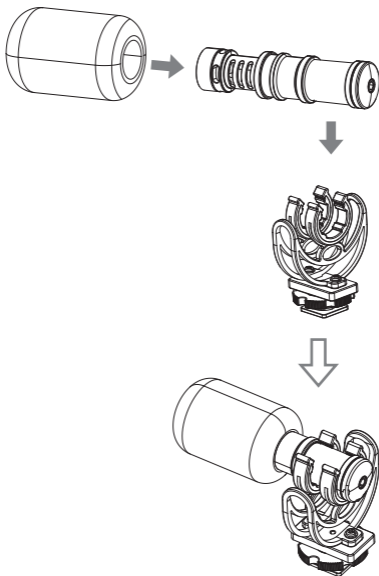

Packing List

Microphone

Shock Mount

3.5mm TRS-TRS Audio Cable

3.5mm TRS-TTRS Audio Cable

Windscreen

Wind Muff

User Manual

Warranty Card

Installation and Operation

Install the microphone on the shock mount as shown below

Work with camera:

Install the VM10 to the camera via cold shoe mount, then connect the VM10 and camera through 3.5mm TRS-TRS audio cable

Please pay attention to that the TRS plug is for microphone and the TRRS plug is for smartphone

1. Frequency Response

2. Polar Pattern

3. Technology Parameters

Polar Pattern	Cardioid
Frequency Response	60Hz~20kHz
S/N	75dB
Equivalent Noise	19dBA
Maximum SPL	130dB
Dynamic Range	111dB
Sensitivity	-33dB±2dB
Working voltage	1V~5V DC
Output Interface	3.5mm TRS
Dimension	Φ 21mm x 85mm
Net Weight	35g
Operating Temperature	0~50℃
Storage Temperature	-20℃ ~ 60℃