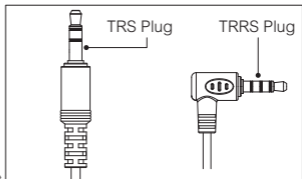

Please pay attention to that the TRS plug is for microphone and the TRRS plug is for smartphone