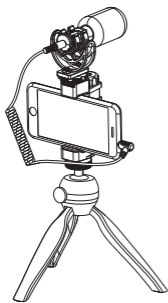

Warranty Card

Installation and Operation

Install the microphone on the shock mount as shown below

Work with camera:

Install the VM10 to the camera via cold shoe mount, then connect the VM10 and camera through 3.5mm TRS-TRS audio cable

Work with smartphone:

Install the VM10 and smartphone to the smartphone holder, then connect the VM10 and smartphone through 3.5mm TRS-TRRS audio cable (Please purchase the smartphone holder by yourself)